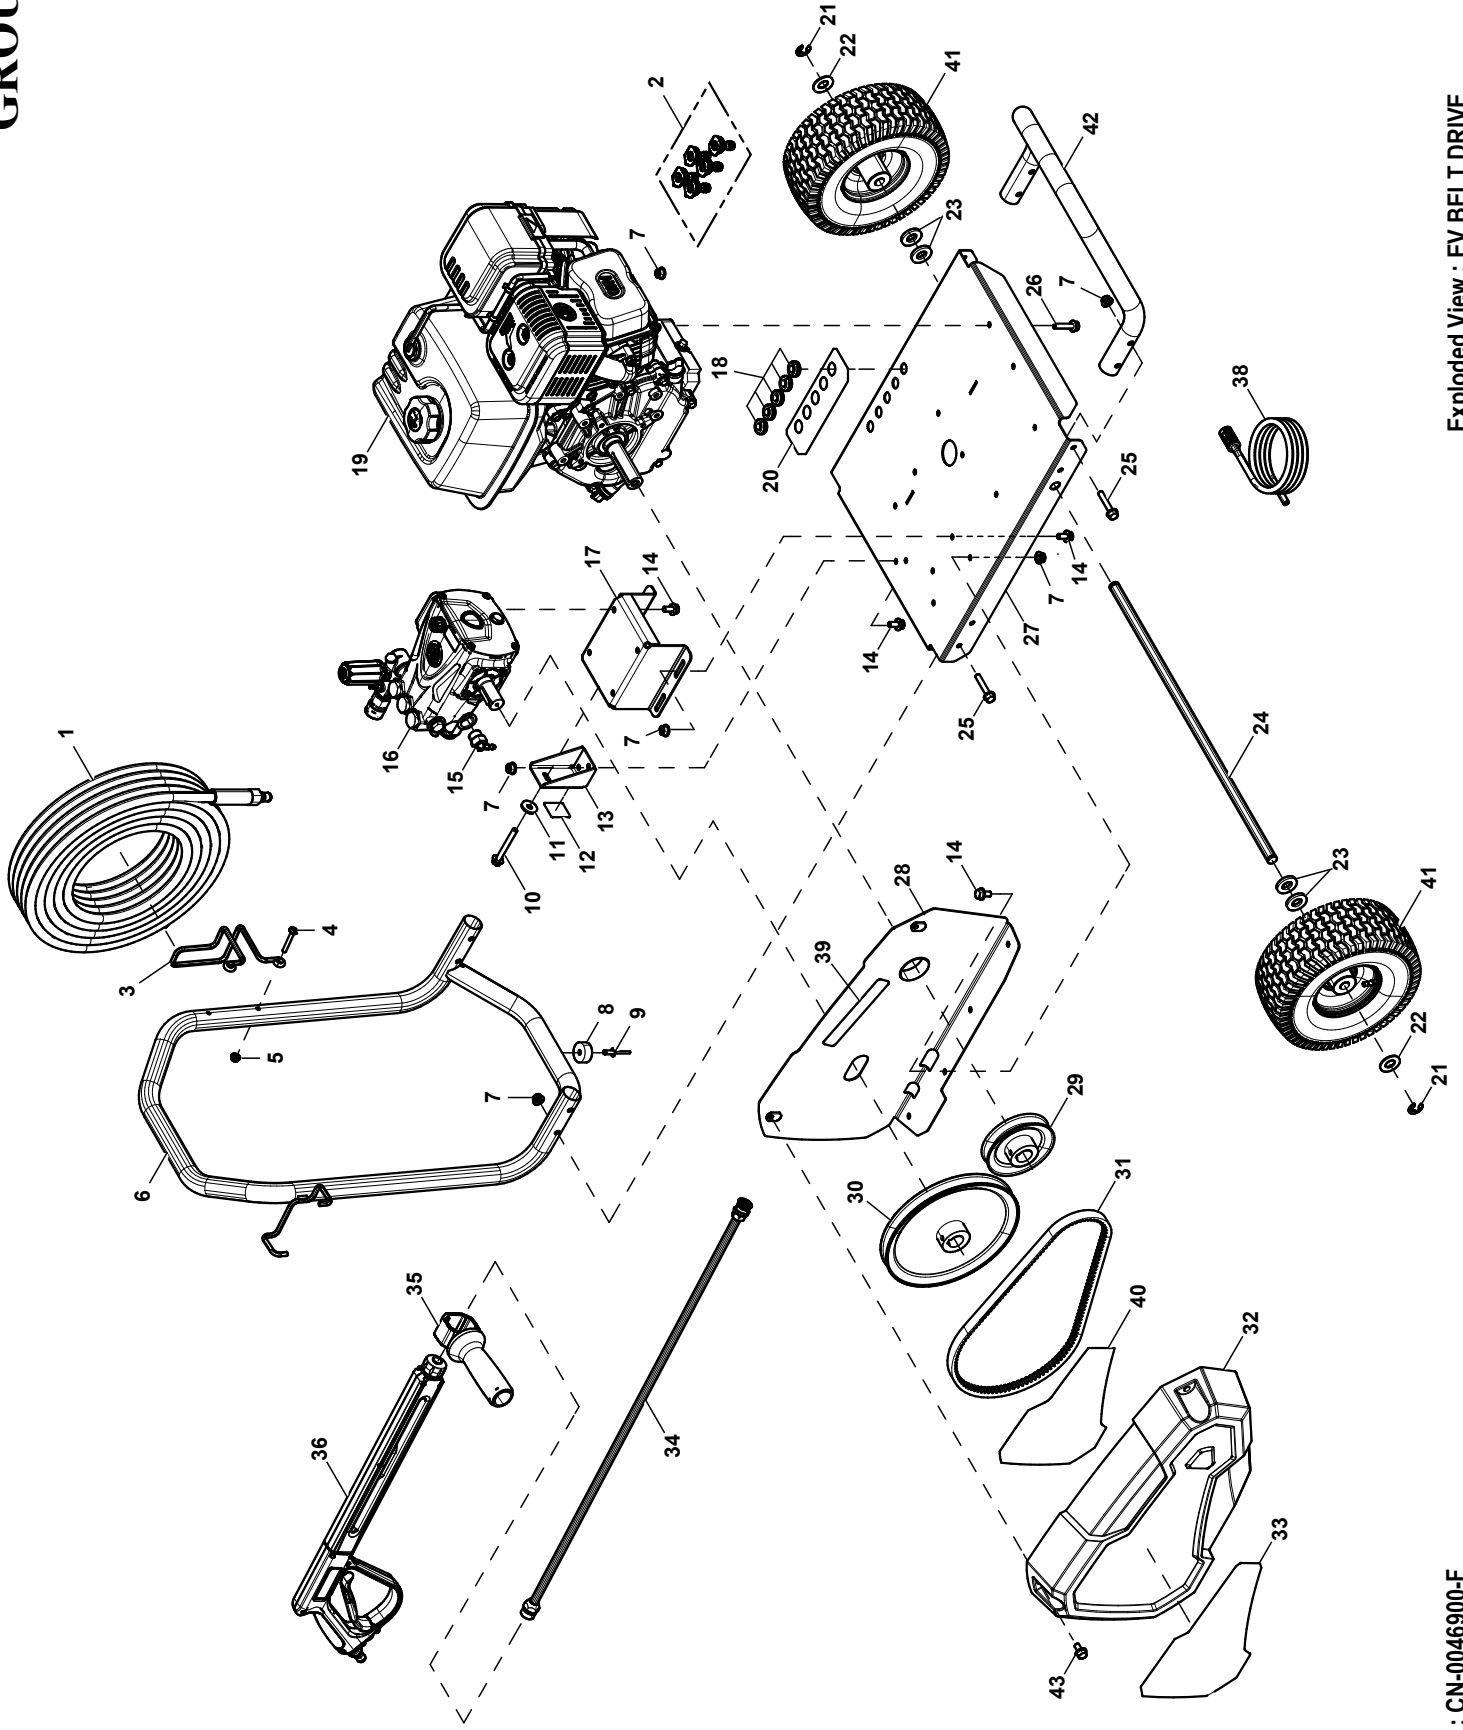

# GROUP EV

**EXPLODED VIEW: EV BELT DRIVE**

**DRAWING #: 0L1485**

**GROUP EV**

ITEM	PART#	QTY.	DESCRIPTION
1	0K5326C	1	HOSE 5/16" X 50' W/QC DISK GRY
2	0H9617L	1	KIT-NOZZLE 030/035
3	0J0211	1	HOOK GP HOSE
4	0J3331	2	SCREW BFHSC M6-1.0 X 45 BLK ZP
5	0E8388	2	NUT HEX FL WHIZ M6-1.0
6	0K9797	1	WLDMNT, BD TUBE HANDLE
7	G067989	22	NUT HEX FL WHIZ M8-1.25
8	0J2229	1	VIBRATION MOUNT 1-1/4" OD
9	0L2085	1	RIVET POP .25 X 0.625 STL BLK
10	0J2487	1	SCREW HHFC M8-1.25 X 65 FT ZP
11	G050190	1	WASHER FLAT .344ID X 1.0OD
12	0L1231	1	DECAL BLT TENSION BRKT
13	0K7575	1	BRKT, BELT ADJUSTMNT
14	0E9470	14	SCREW HHFC M8-1.25 X 16 G8.8
15	0L0251	1	THERMAL RELIEF, G 1/2" M
16	0K7520	1	PUMP TRIPLEX 3GPM 3500 PSI
17	0K9418	1	BRKT, BELT DRIVE PUMP
18	0J3079	5	GROMMET-NOZZLE
19	0K4510	1	ENGINE 302CC EPA3
	0K4905	1	ENGINE 302CC G19 EPA 3 CARB (50ST)
20	0L0654	1	DECAL, BD NZZLE
21	0J2686	2	RING, SNAP - 5/8" TYPE E
22	G022247	2	WASHER FLAT 5/8 ZINC
23	0J2957	4	WASHER NYLON .656 ID
24	0H9603G	1	AXLE, 5/8" DIA
25	G073144	8	SCREW HHFC M8-1.25 X 45 G8.8
26	G089230	4	SCREW HHFC M8-1.25 X 35 G8.8
27	0K93283	1	ASSEMBLY, BASE PLATE
28	0K9826	1	WLDMNT, BELT GUARD BACK
29	0K7539	1	ENGINE PULLEY B4.25 PITCH
30	0K7540	1	PUMP PULLEY B8.82 PITCH
31	0K9149	1	V-BELT, BX37
32	0K7523	1	BELT GUARD, FRONT
33	0L0259	1	DECAL, BELT GUARD
34	0H9625A	1	LANCE ASSY-33" LONG SS
35	0J1052	1	GUN SUPPORT HANDLE
36	0K6183	1	GUN 4200PSI PROF W/QC
37	---	--	-----
38	0L0474	1	DETERGENT HOSE, 4' W/FILTER
39	0L0653	1	DECAL, BD WARNING BELT GUARD
40	0L0677	1	DECAL BD QUICK TENSION
41	0L0150	2	WHEEL, 10"OD PNUEM 5/8"OD AXLE
42	0K7527	1	TUBE, BUMPER
43	G059012	2	SCREW HHFC M8-1.25 X 20 G8.8